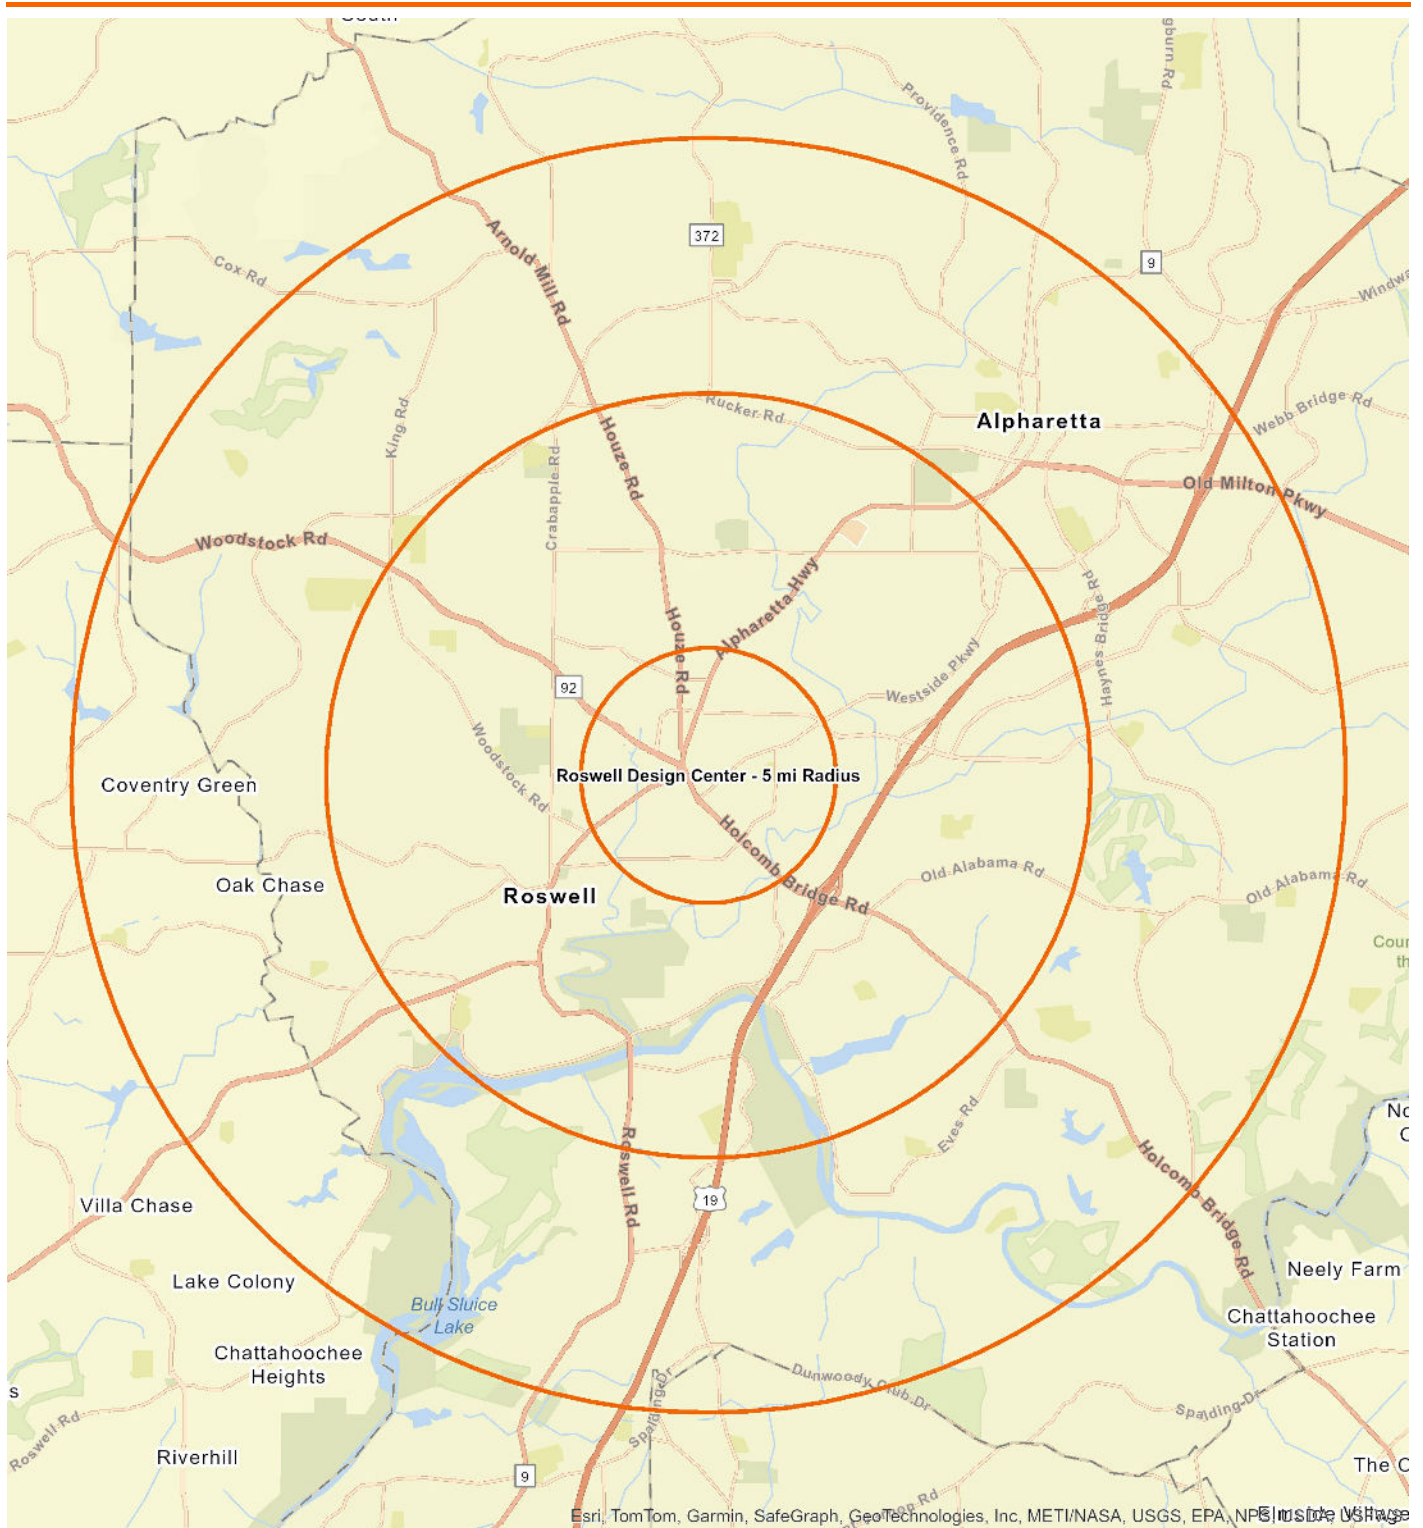

	Roswell Design Center - 1 mi Radius		Roswell Design Center - 3 mi Radius		Roswell Design Center - 5 mi Radius	
	Total	%	Total	%	Total	%
<b>Family Households</b>						
2010 Census	2,855	100.00	16,403	100.00	44,264	100.00
2020 Census	2,651	100.00	17,898	100.00	49,174	100.00
2025 Estimate	2,579	100.00	17,786	100.00	48,848	100.00
2030 Projection	2,567	100.00	17,884	100.00	49,060	100.00
<b>Family Household Growth</b>						
Percent Change: 2010 to 2020	--	-7.14	--	9.11	--	11.09
Percent Change: 2020 to 2025	--	-2.72	--	-0.63	--	-0.66
Percent Change: 2025 to 2030	--	-0.47	--	0.55	--	0.43

Benchmark: USA

© 2024 Claritas, LLC. All rights reserved. Source: ©Claritas, LLC 2024.  
<https://claritas.easpotlight.com/Spotlight/About/3/2025>

Trade Area: Roswell Design Center - 1 mi Radius, Roswell Design Center - 3 mi Radius, Roswell Design Center - 5 mi Radius

Benchmark: USA

© 2024 Claritas, LLC. All rights reserved. Source: ©Claritas, LLC 2024. (<https://claritas.easptlight.com/Spotlight/About/3/2025>)

Trade Area: Roswell Design Center - 1 mi Radius, Roswell Design Center - 3 mi Radius, Roswell Design Center - 5 mi Radius