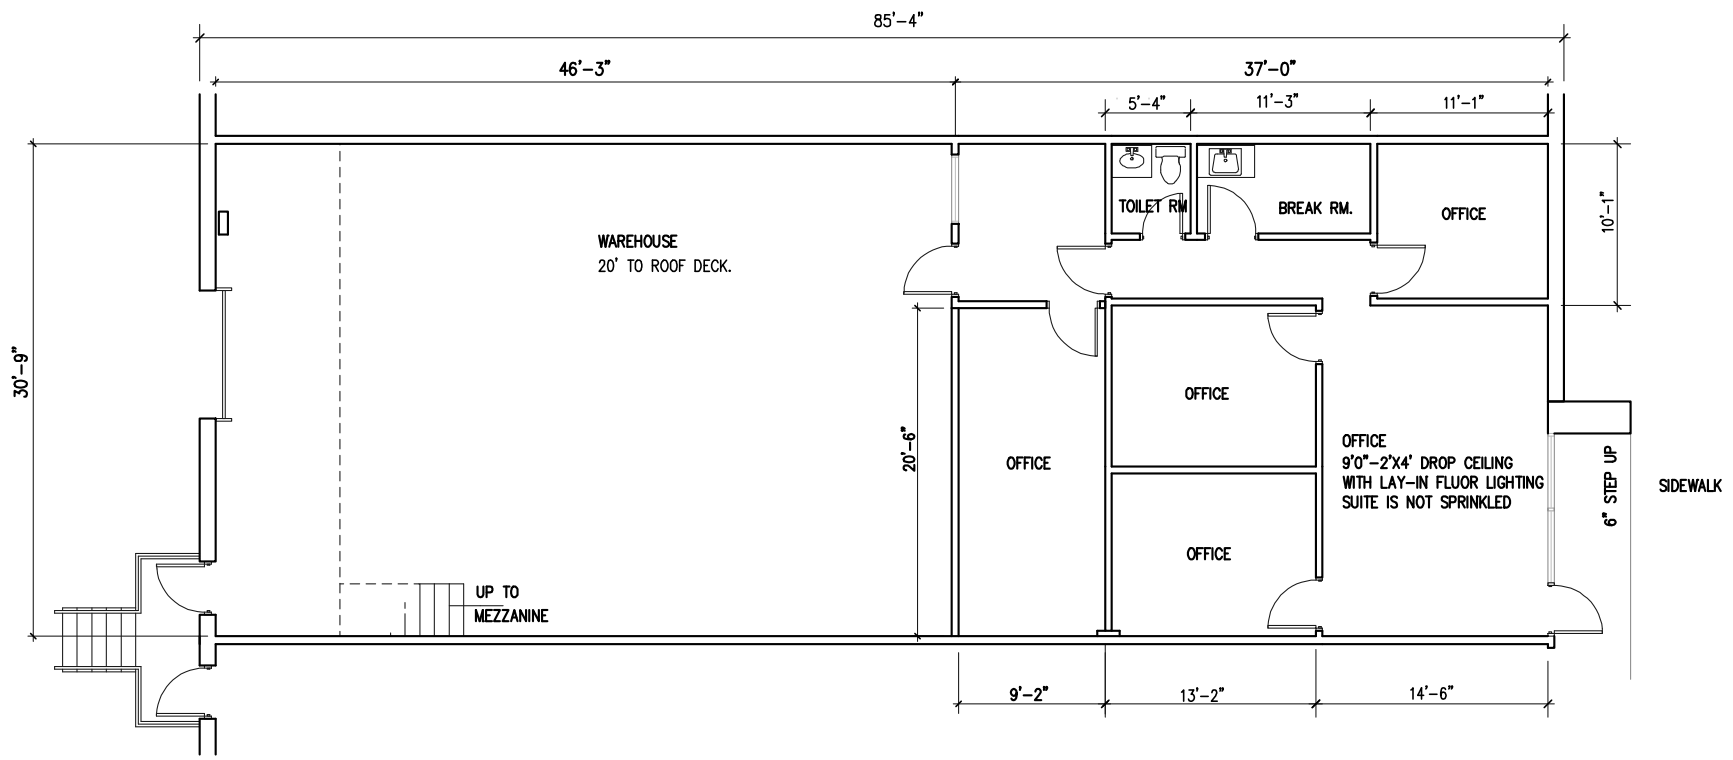

MIMMS ENTERPRISES  
780 OLD ROSWELL PLACE, SUITE 100  
ROSWELL, GA 30076  
770-518-2200

SUITE 107  
2070 PEACHTREE INDUSTRIAL COURT  
CHAMBLEE, GEORGIA 30341

FLOOR PLAN

DATE  
MAY 28, 2015  
SCALE  
AS SHOWN  
JOB NO.  
SHEET  
**A-1**  
1 OF SHEETS

FLOOR PLAN