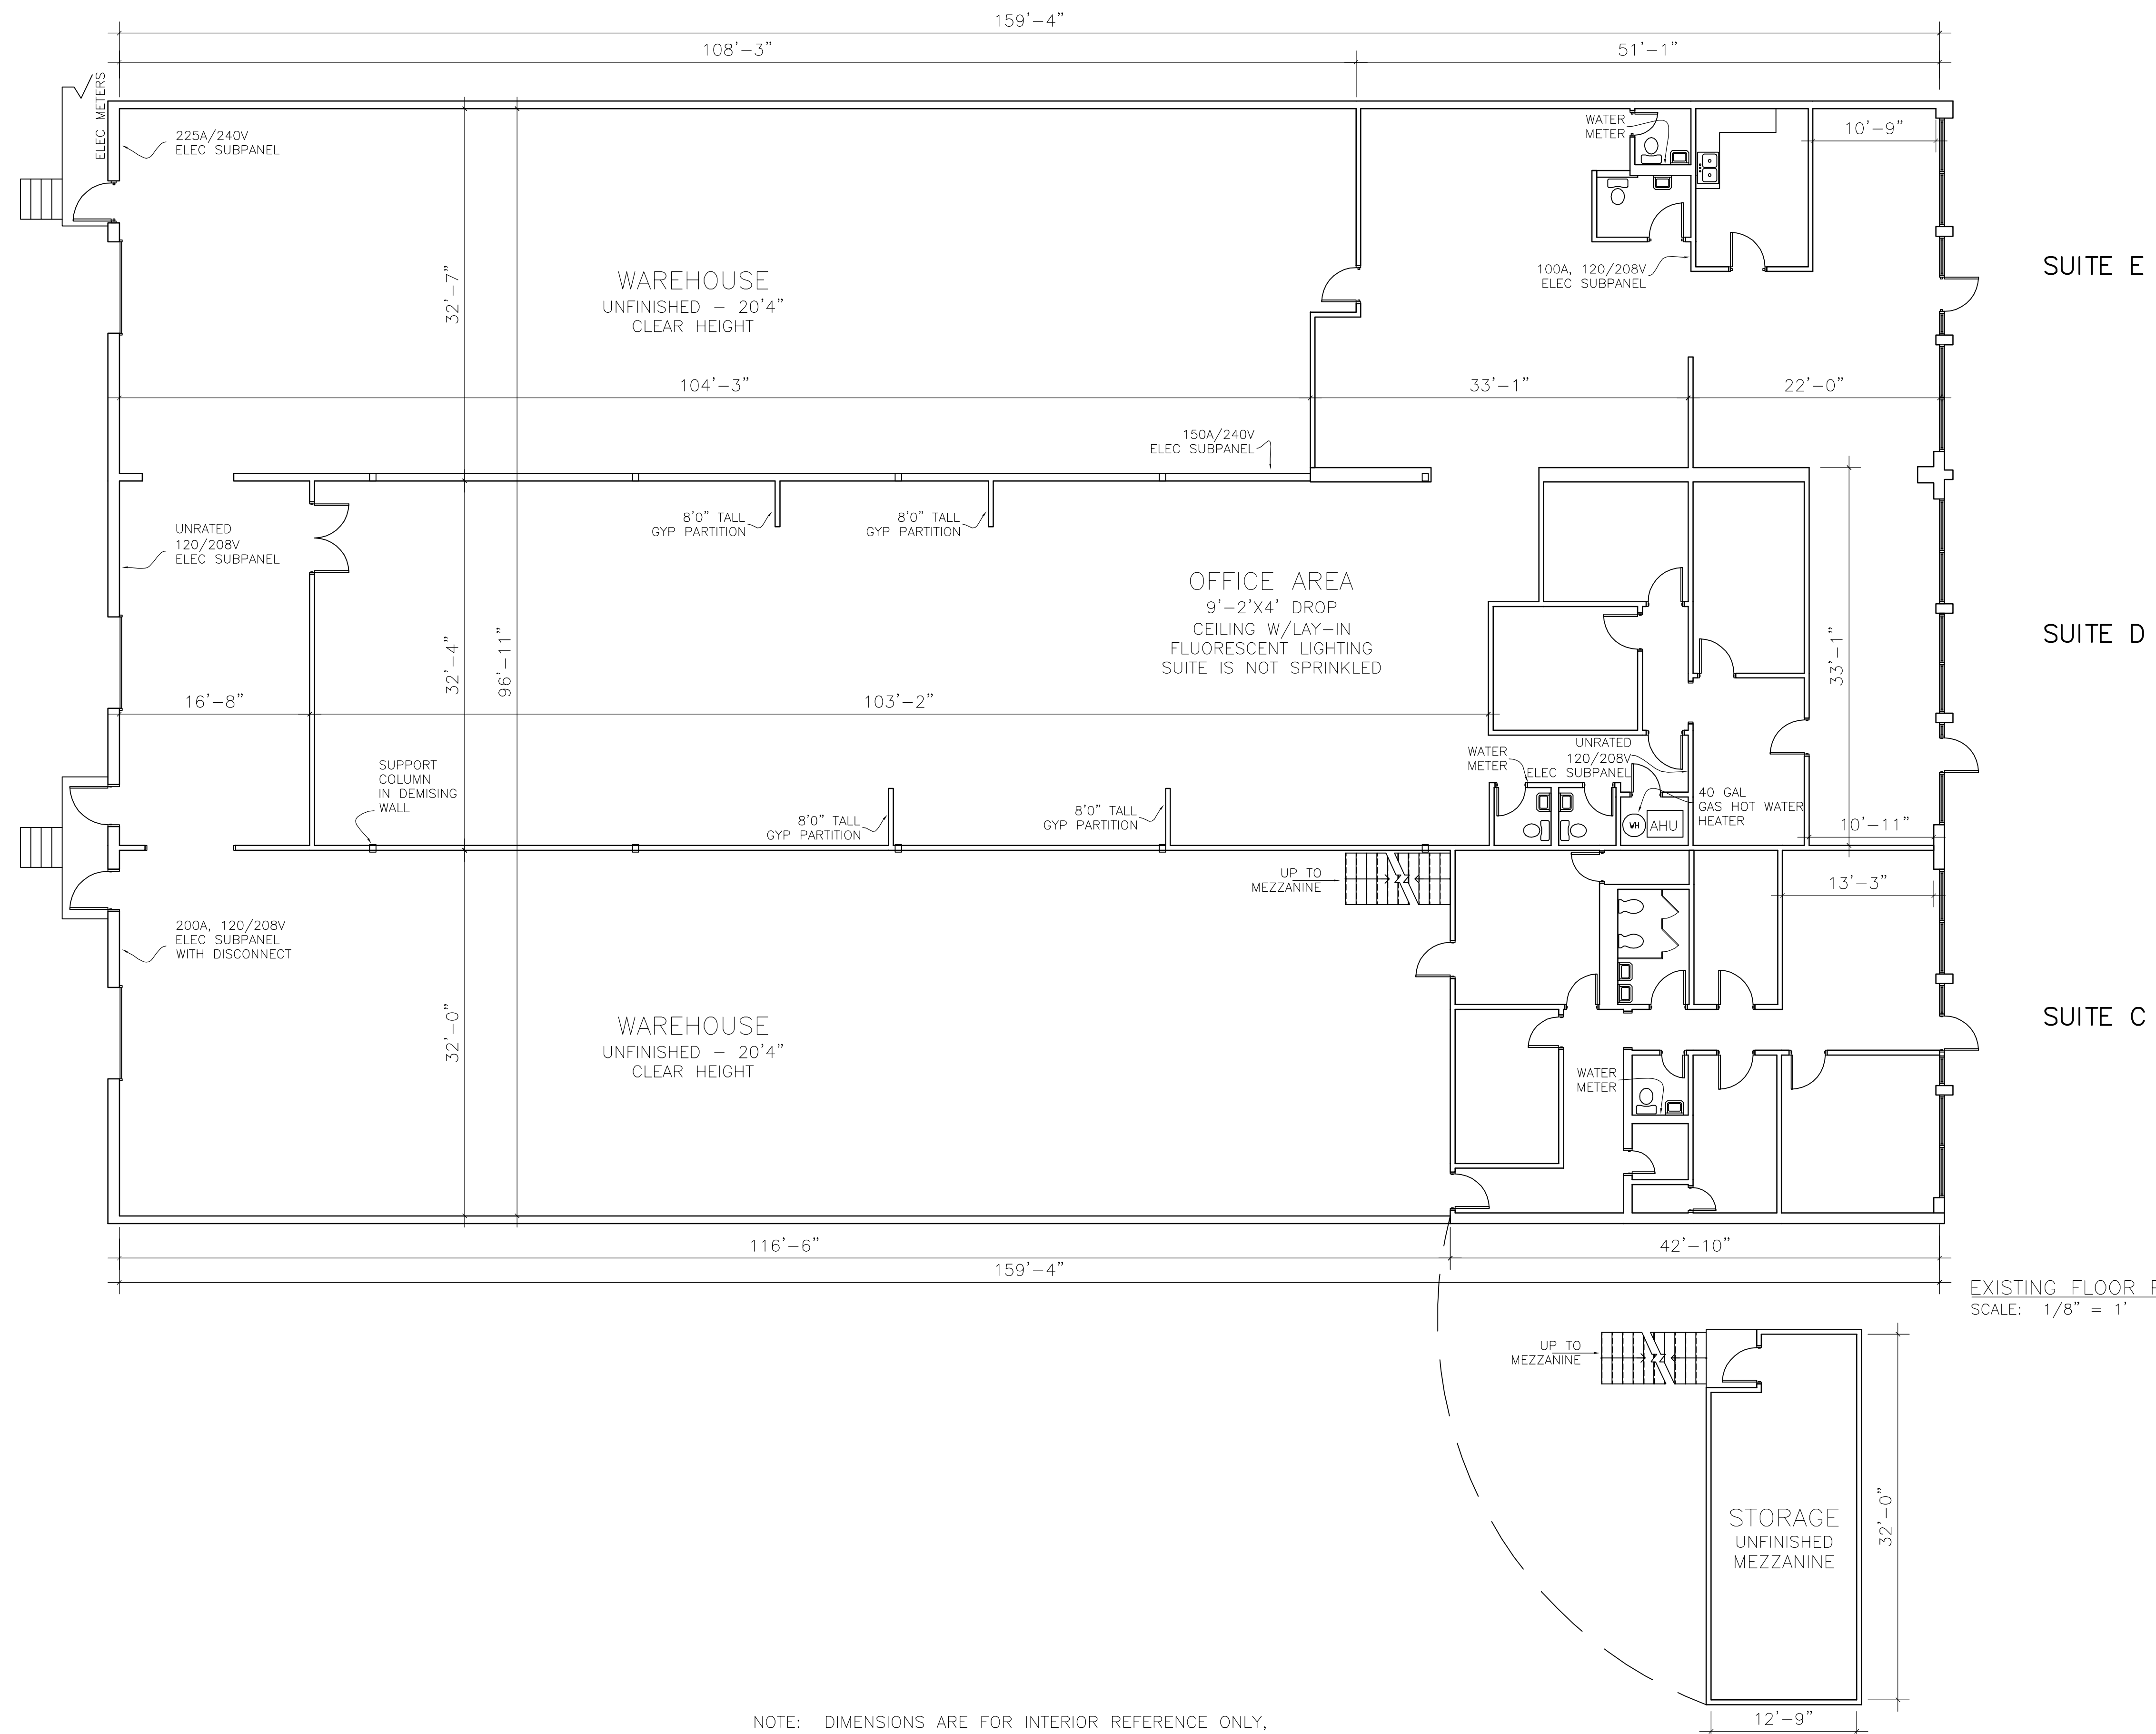

DETAIL:

AS-BUILT
 LAYOUT

DATE DRAWN:

JUNE 6, 2009

SCALE:

AS SHOWN

JOB NO:

SHEET:

A-1

1 OF SHEETS 1

NOTE: DIMENSIONS ARE FOR INTERIOR REFERENCE ONLY,
 AND DO NOT REFLECT TOTAL SUITE SQUARE FOOTAGE.