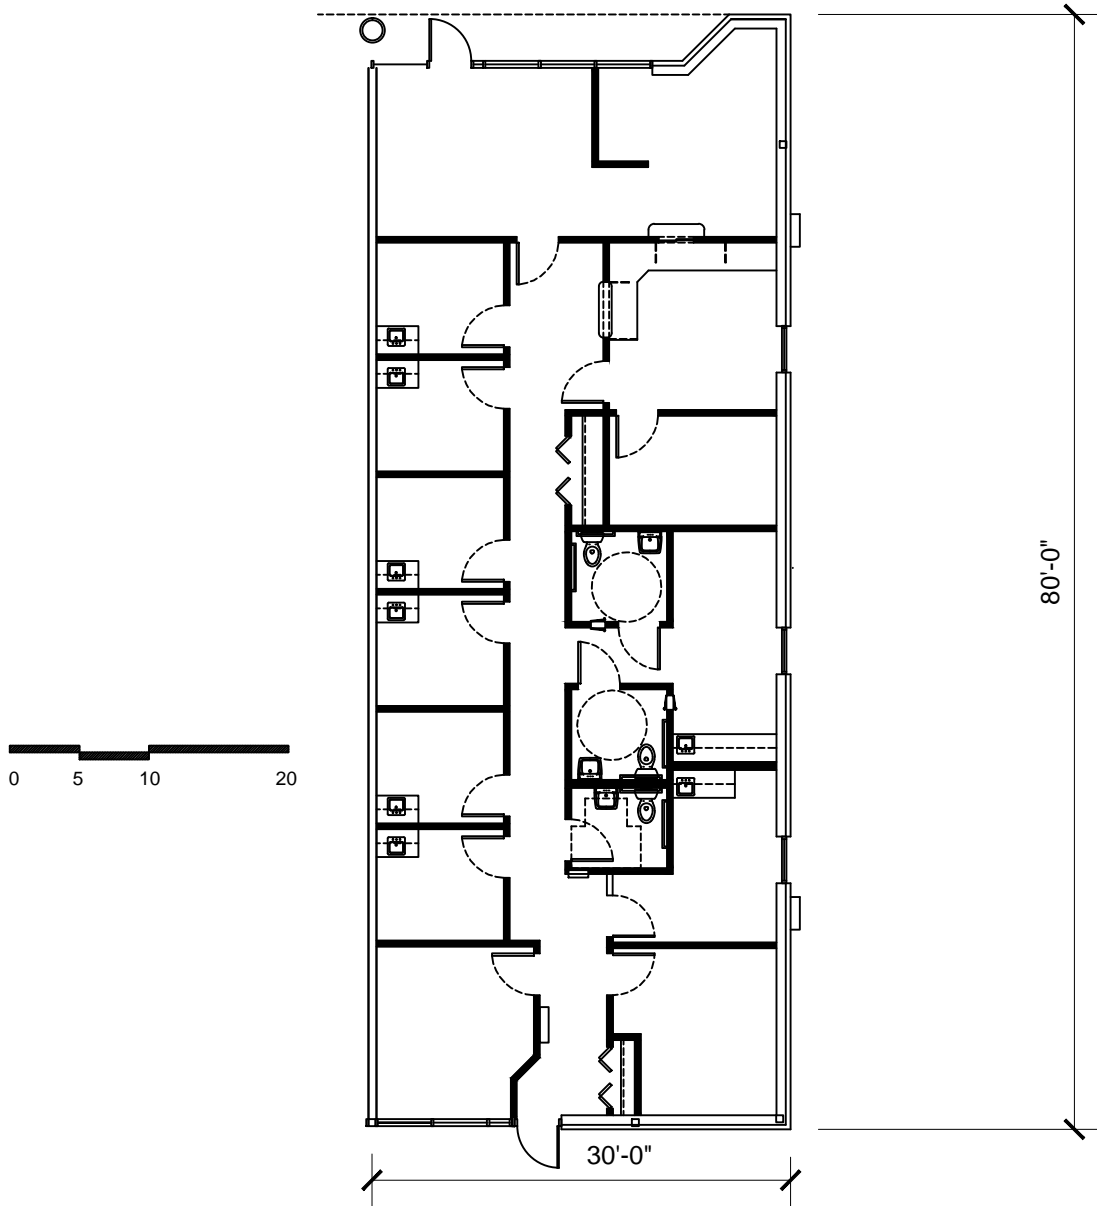

# SUITE 600

11660 ALPHARETTA HIGHWAY  
ROSWELL, GEORGIA 30076

2,400 TOTAL SQUARE FEET  
100% OFFICE SPACE  
BEAUTIFULLY LANDSCAPED

FULLY SPRINKLERED  
EXCELLENT ACCESSIBILITY  
IMMEDIATE OCCUPANCY