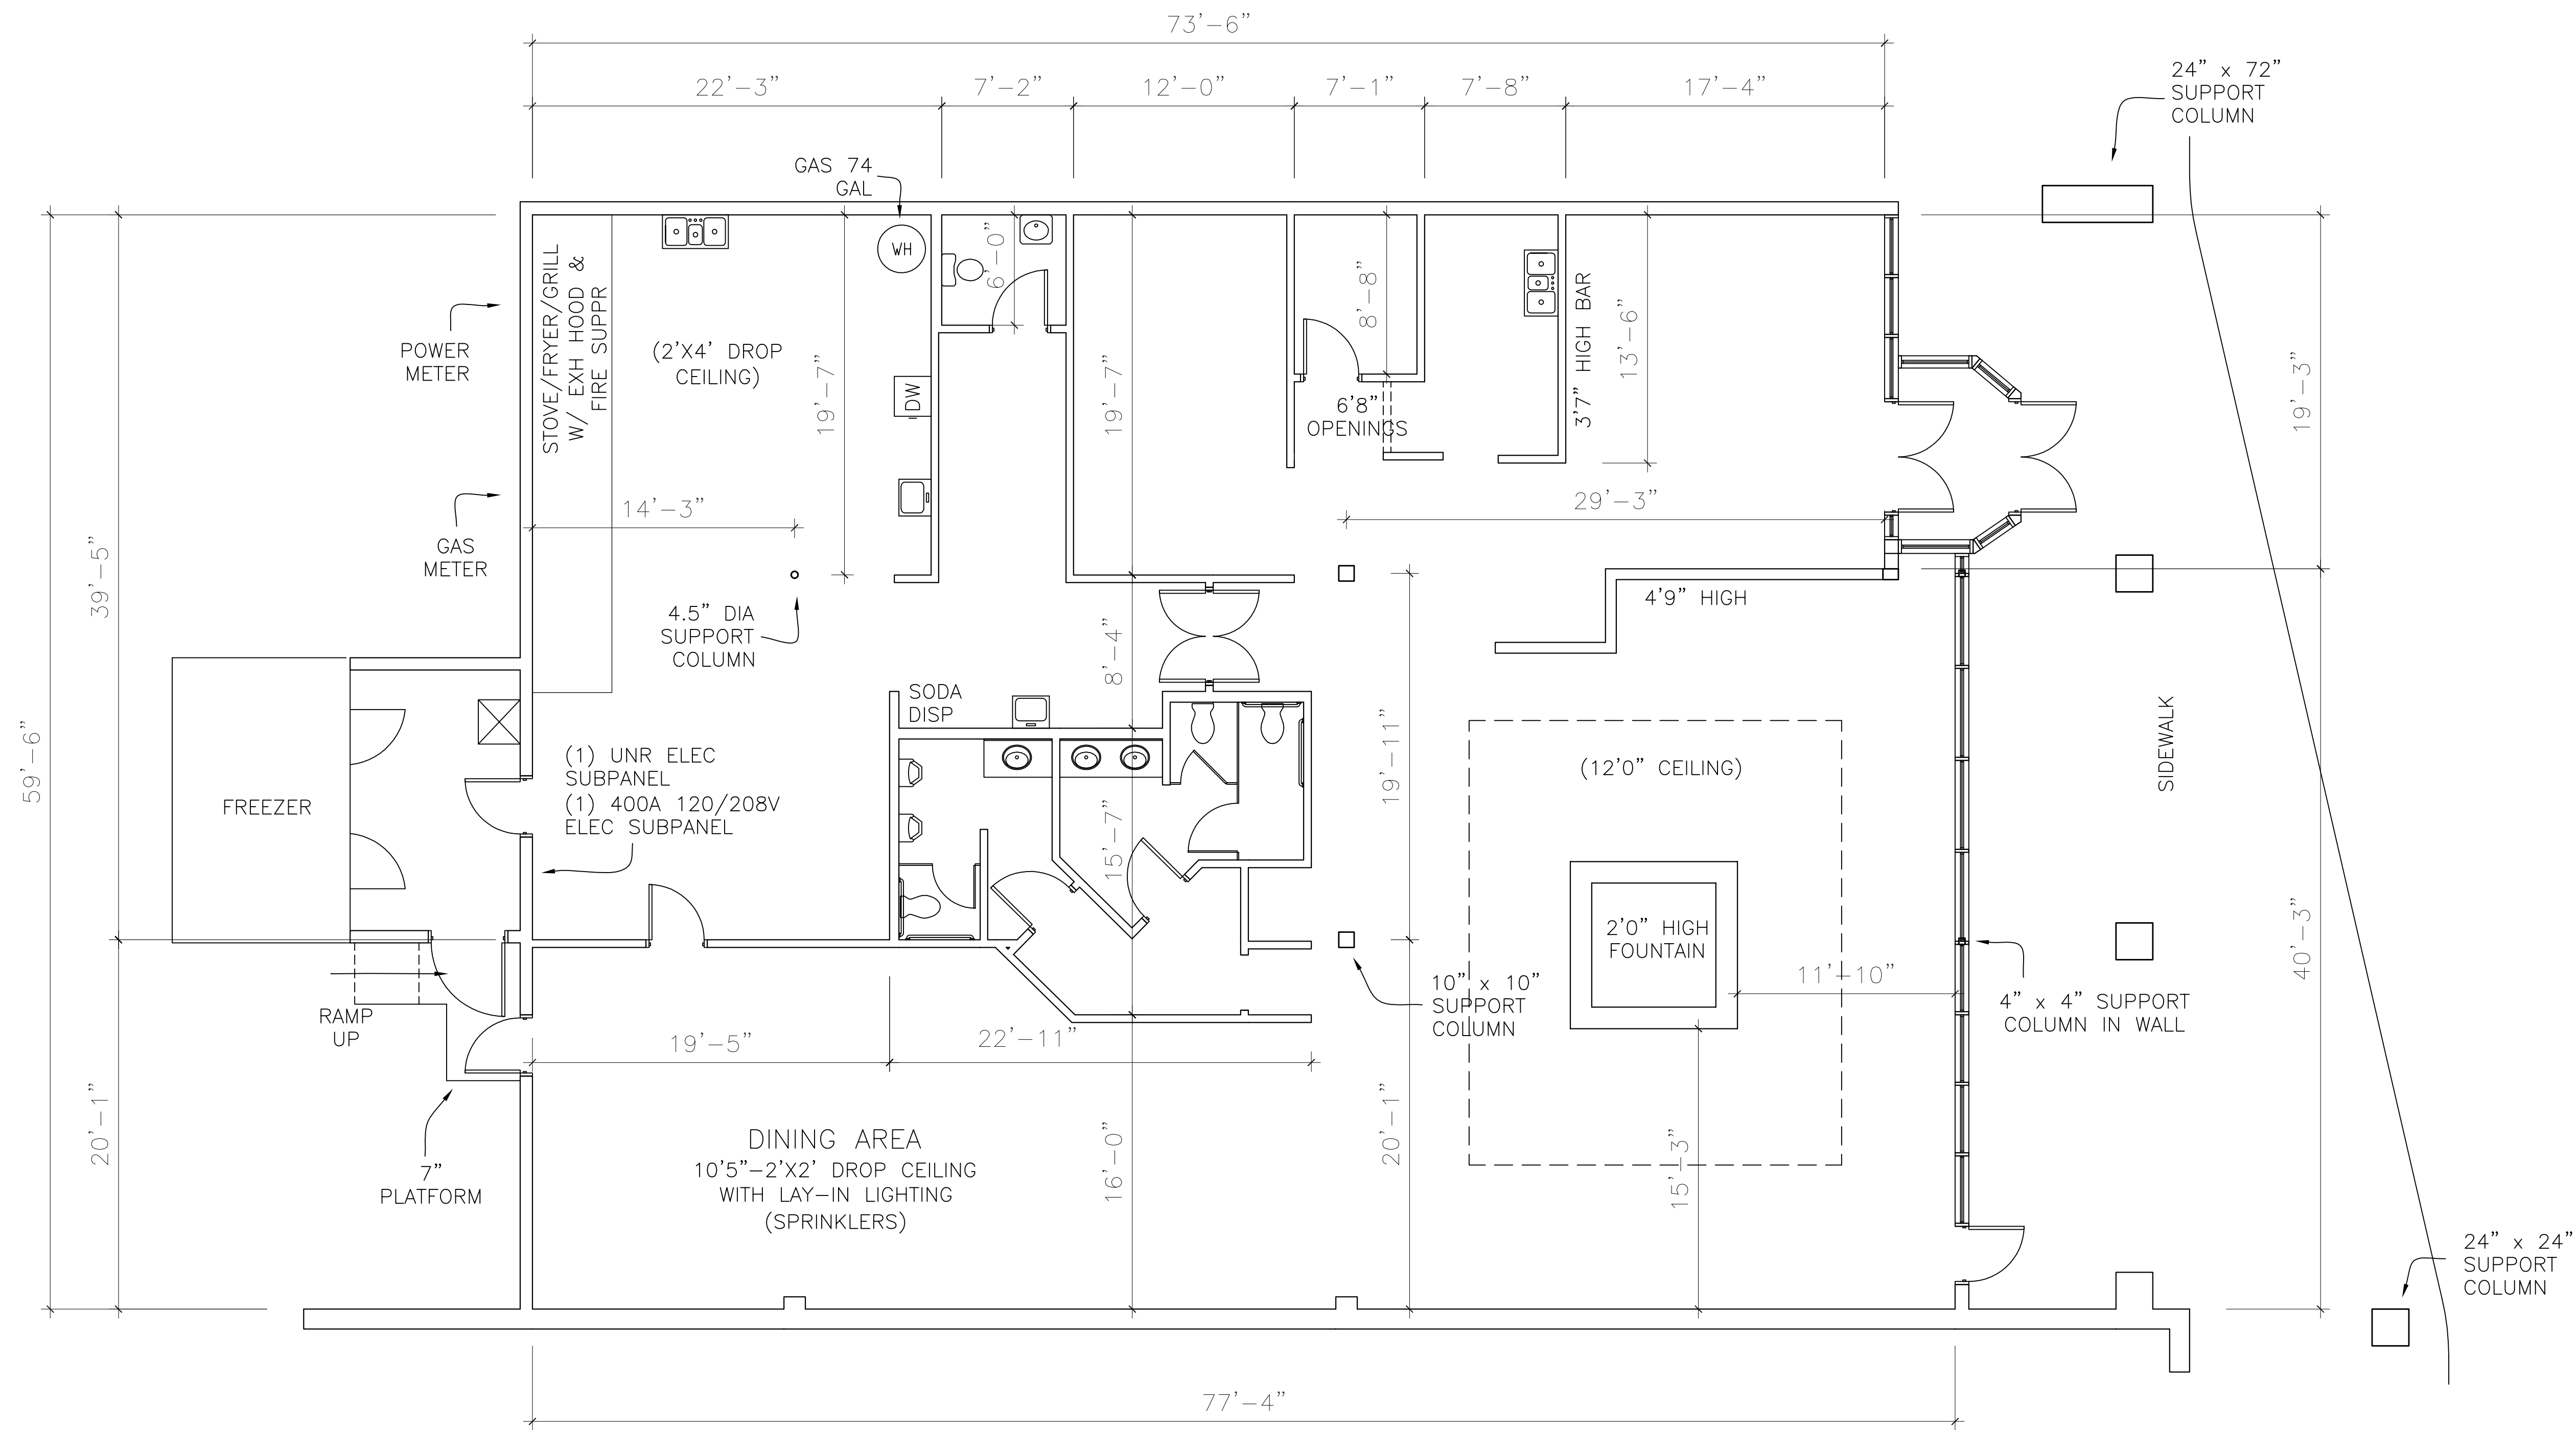

MIMMS ENTERPRISES
780 OLD ROSWELL
PLACE SUITE 100
ROSWELL, GA 30076
770-518-2200

NORTHTOWNE SHOP CTR
SUITE 108
5450 HWY 153
HIXSON, TN 37343

SPACE PLAN

DRAWN
RONINDESIGNGROUP
CHECKED
DATE
8/16/2007
SCALE
AS SHOWN
JOB NO.
MIMMS4870
SHEET

A-1

1 OF SHEETS 1

EXISTING FLOOR PLAN:
SCALE: 3/16" = 1'

NOTE: DIMENSIONS ARE FOR INTERIOR REFERENCE ONLY,
AND DO NOT REFLECT TOTAL SUITE SQUARE FOOTAGE.