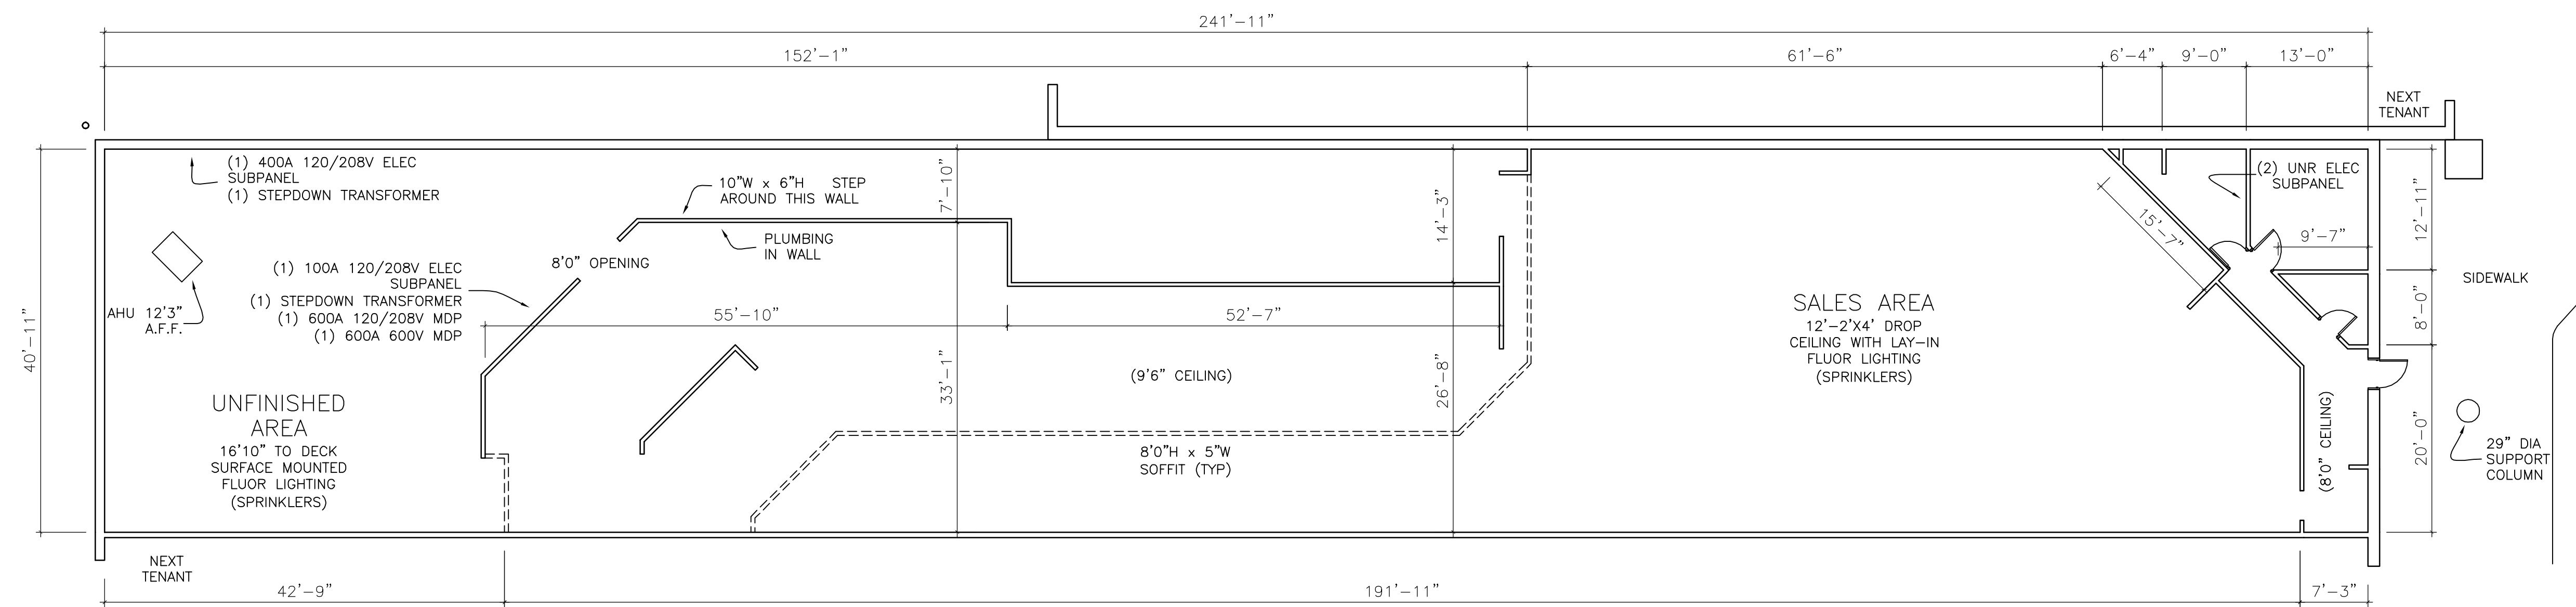

MIMMS ENTERPRISES  
 780 OLD ROSWELL  
 PLACE SUITE 100  
 ROSWELL, GA 30076  
 770-518-2200

FT. OGLETHORPE MRKETPLCE  
 SUITE 426-98B  
 426 BATTLEFIELD PKWY  
 FT. OGLETHORPE, GA 30747

SPACE PLAN

DRAWN RONINDESIGNGROUP
CHECKED
DATE 11/8/2006
SCALE AS SHOWN
JOB NO. MIMMS4790
SHEET

A-1

EXISTING FLOOR PLAN:  
 SCALE: 3/32" = 1'

NOTE: DIMENSIONS ARE FOR INTERIOR REFERENCE ONLY,  
 AND DO NOT REFLECT TOTAL SUITE SQUARE FOOTAGE.