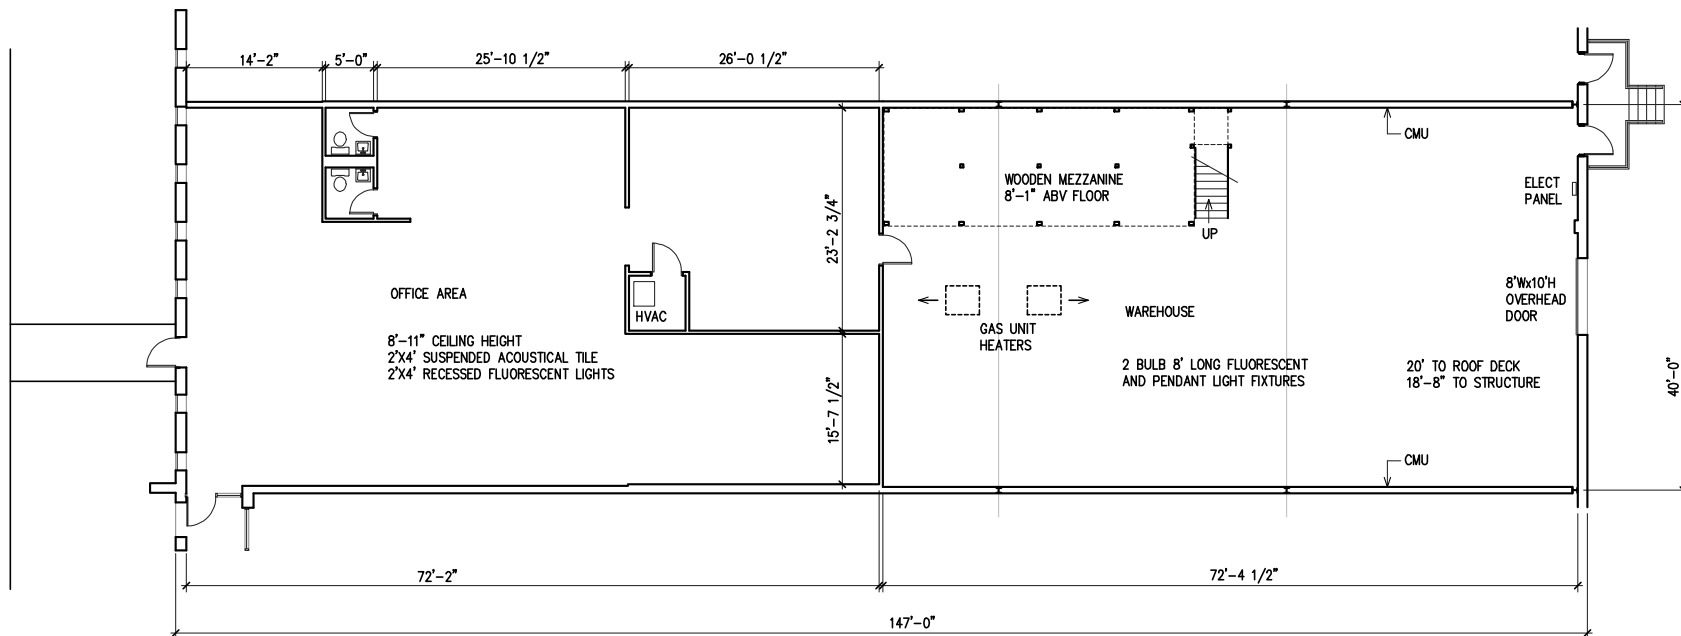

MIMS ENTERPRISES
780 OLD ROSWELL PLACE, SUITE 100
ROSWELL, GA 30076
770-518-2200

SUITE 202
2065 PEACHTREE INDUSTRIAL COURT
CHAMBLEE, GEORGIA 30341

FLOOR PLAN

DATE
OCT. 4, 2016

SCALE
AS SHOWN

SHEET

A-1

1 OF SHEETS

FLOOR PLAN