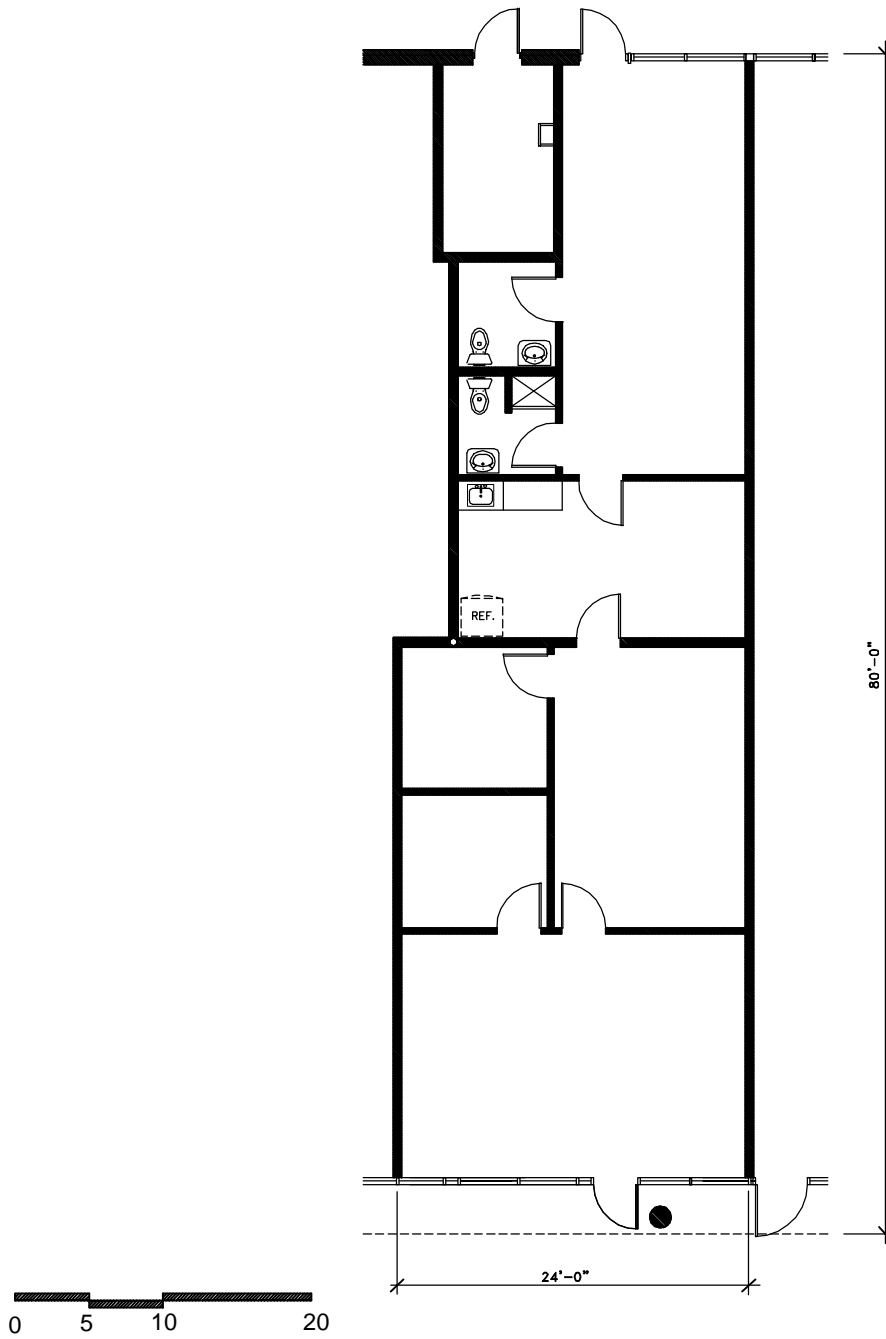

# SUITE 640

11660 ALPHARETTA HIGHWAY  
ROSWELL, GEORGIA 30076

1,815 TOTAL S.F.

<h3>KEY PLAN</h3> <p>BLDG. 600</p> <p>SUITE 640</p> <p>The key plan shows a rectangular building labeled 'BLDG. 600'. A small shaded rectangular area on the right side of the building is labeled 'SUITE 640'.</p>	<p>FOR LEASING INFORMATION CONTACT:</p> <p>MICHAEL BECK</p> <p><b>HAILEY</b> REALTY COMPANY COMMERCIAL REAL ESTATE SERVICES</p> <p>PHONE: (404) 355-9300 FAX: (404) 351-6329</p>
---	--