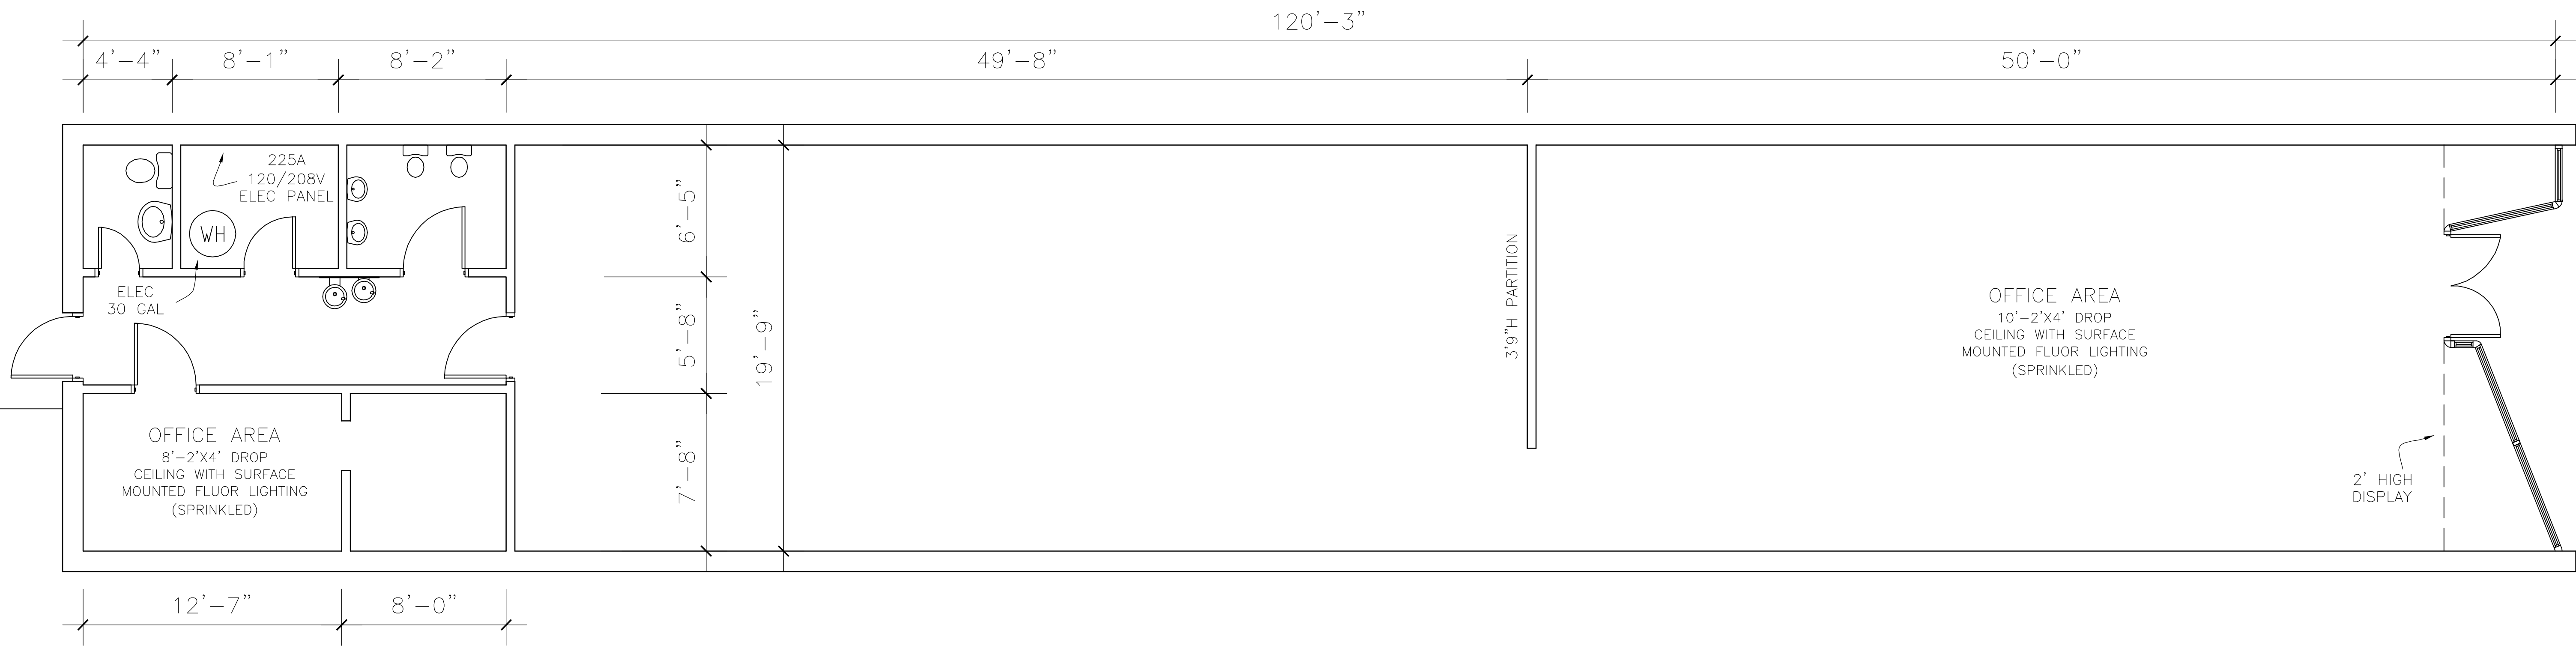

MIMMS ENTERPRISES
 780 OLD ROSWELL PL
 SUITE 100
 ROSWELL, GA 30076
 770-518-2200

HAWTHORNE PLAZA
 SUITE 22
 1245 VETERANS MEMORIAL HY
 MABLETON, GA 30126

SPACE PLAN

DRAWN
 CHARLEY TOPE
 CHECKED
 DATE
 7/1/2013
 SCALE
 AS SHOWN
 JOB NO.
 SHEET
 A-1
 1 OF SHEETS 1

EXISTING FLOOR PLAN:
 SCALE: 1/4" = 1'

NOTE: DIMENSIONS ARE FOR INTERIOR REFERENCE ONLY,
 AND DO NOT REFLECT TOTAL SUITE SQUARE FOOTAGE.