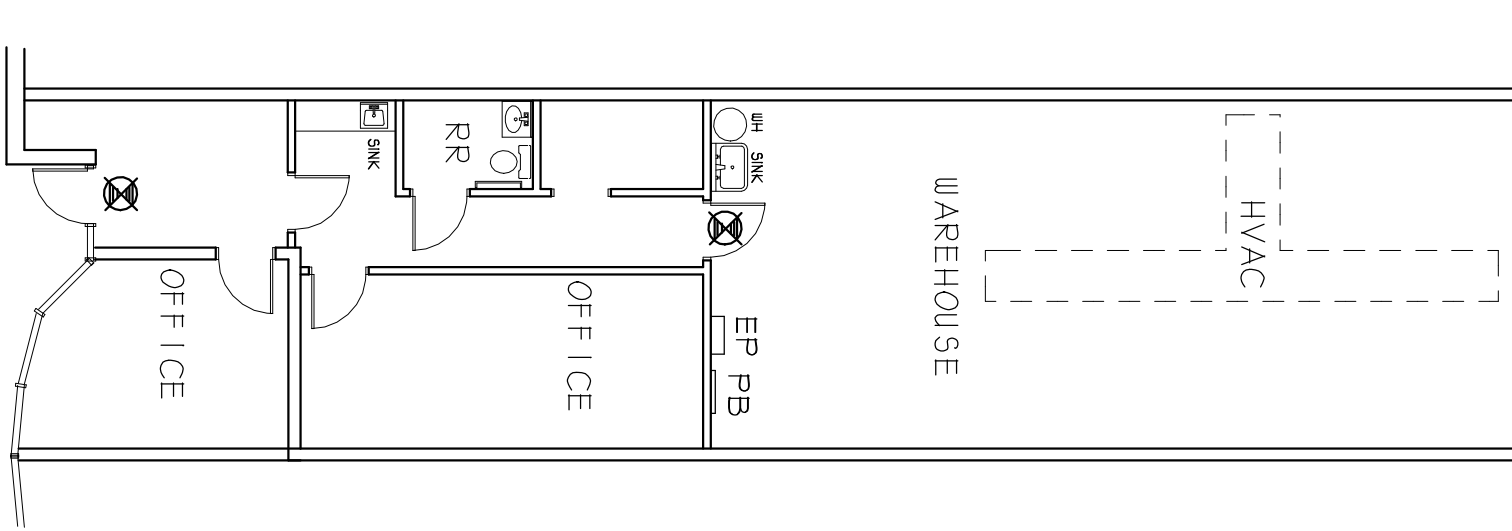

20'-0"

1600 ROSWELL STREET
SUITE 11

SMYRNA, COBB COUNTY, GA 30080

SUITE 11	
SQUARE FOOTAGE	
OFFICE	160
WAREHOUSE	1,218
TOTAL	1,978

DANIEL LEVISON

COMMERCIAL PROPERTY PROFESSIONALS

404-949-9040