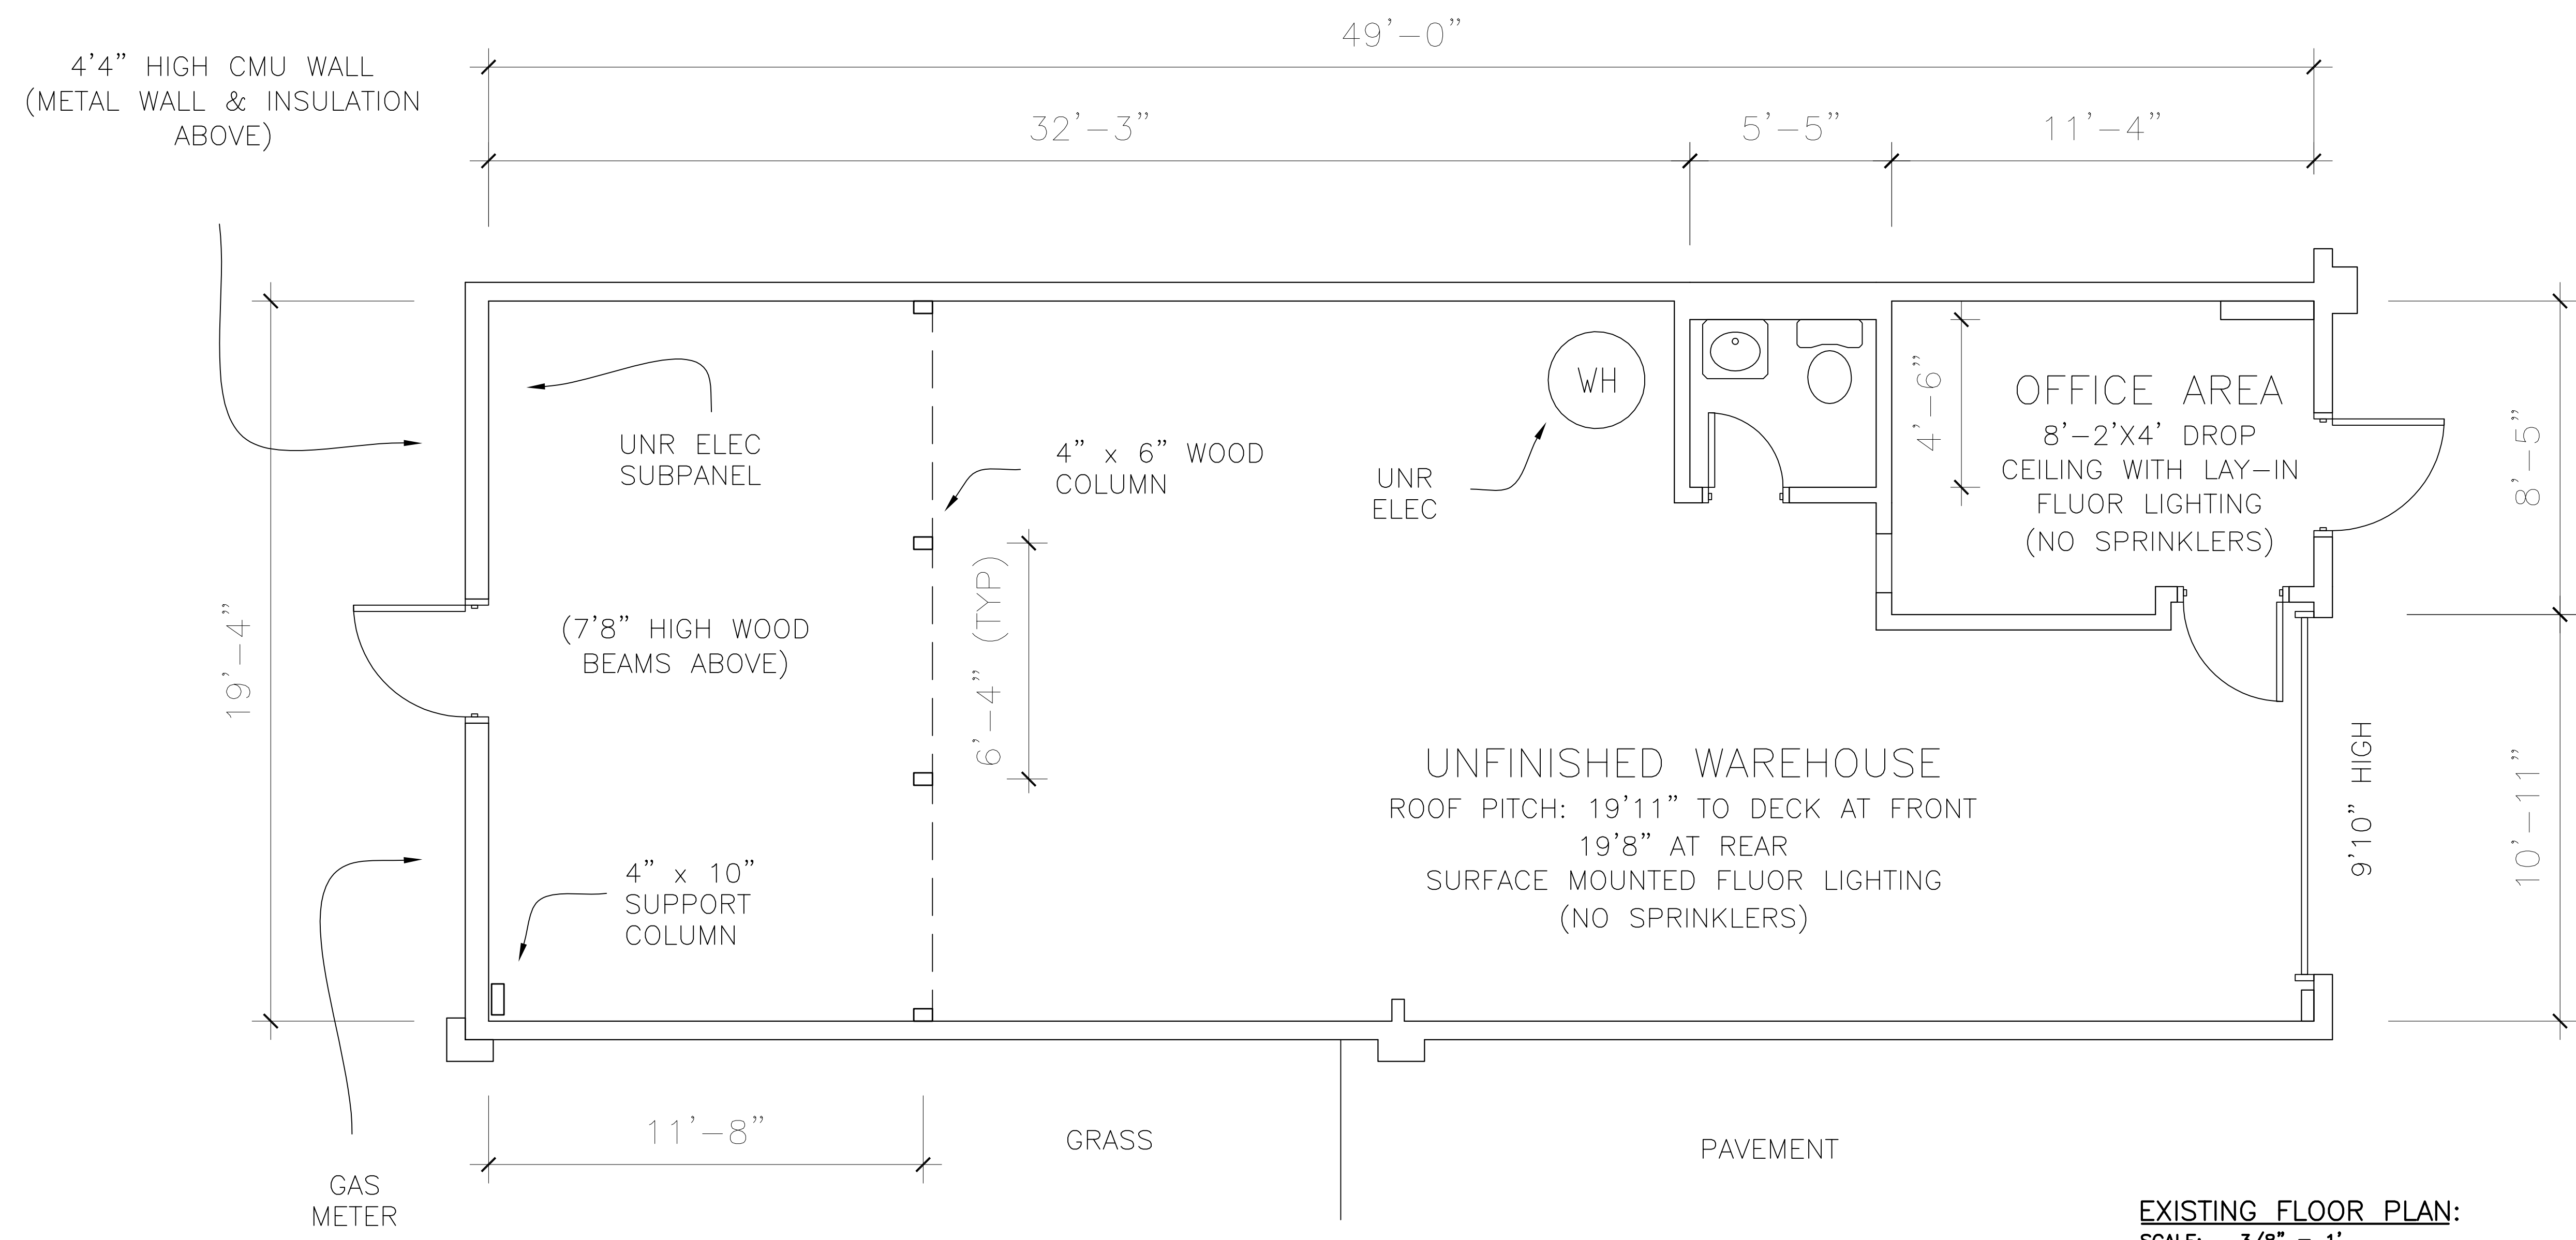

A-1
1 OF SHEETS 1

EXISTING FLOOR PLAN:
SCALE: 3/8" = 1'

NOTE: DIMENSIONS ARE FOR INTERIOR REFERENCE ONLY,
AND DO NOT REFLECT TOTAL SUITE SQUARE FOOTAGE.