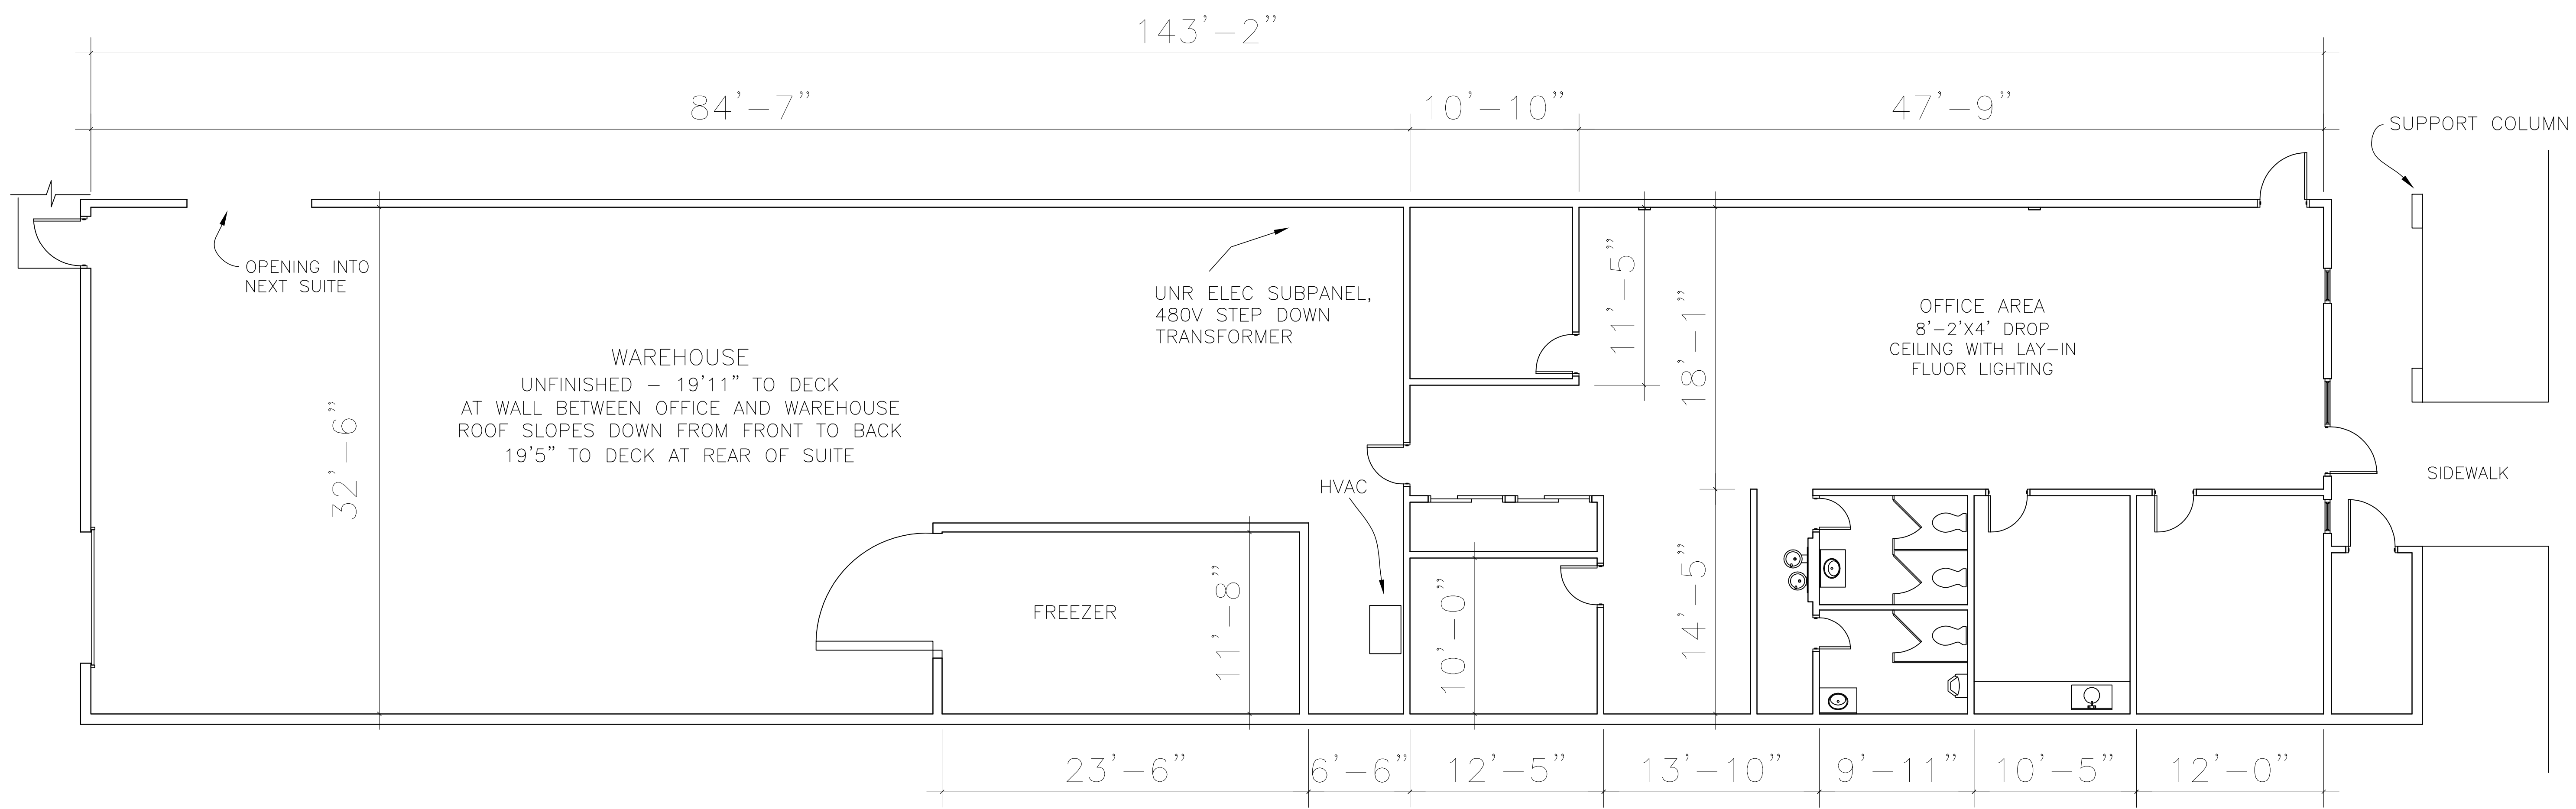

EXISTING FLOOR PLAN:
 SCALE: 3/16" = 1'

NOTE: DIMENSIONS ARE FOR INTERIOR REFERENCE ONLY,
 AND DO NOT REFLECT TOTAL SUITE SQUARE FOOTAGE.