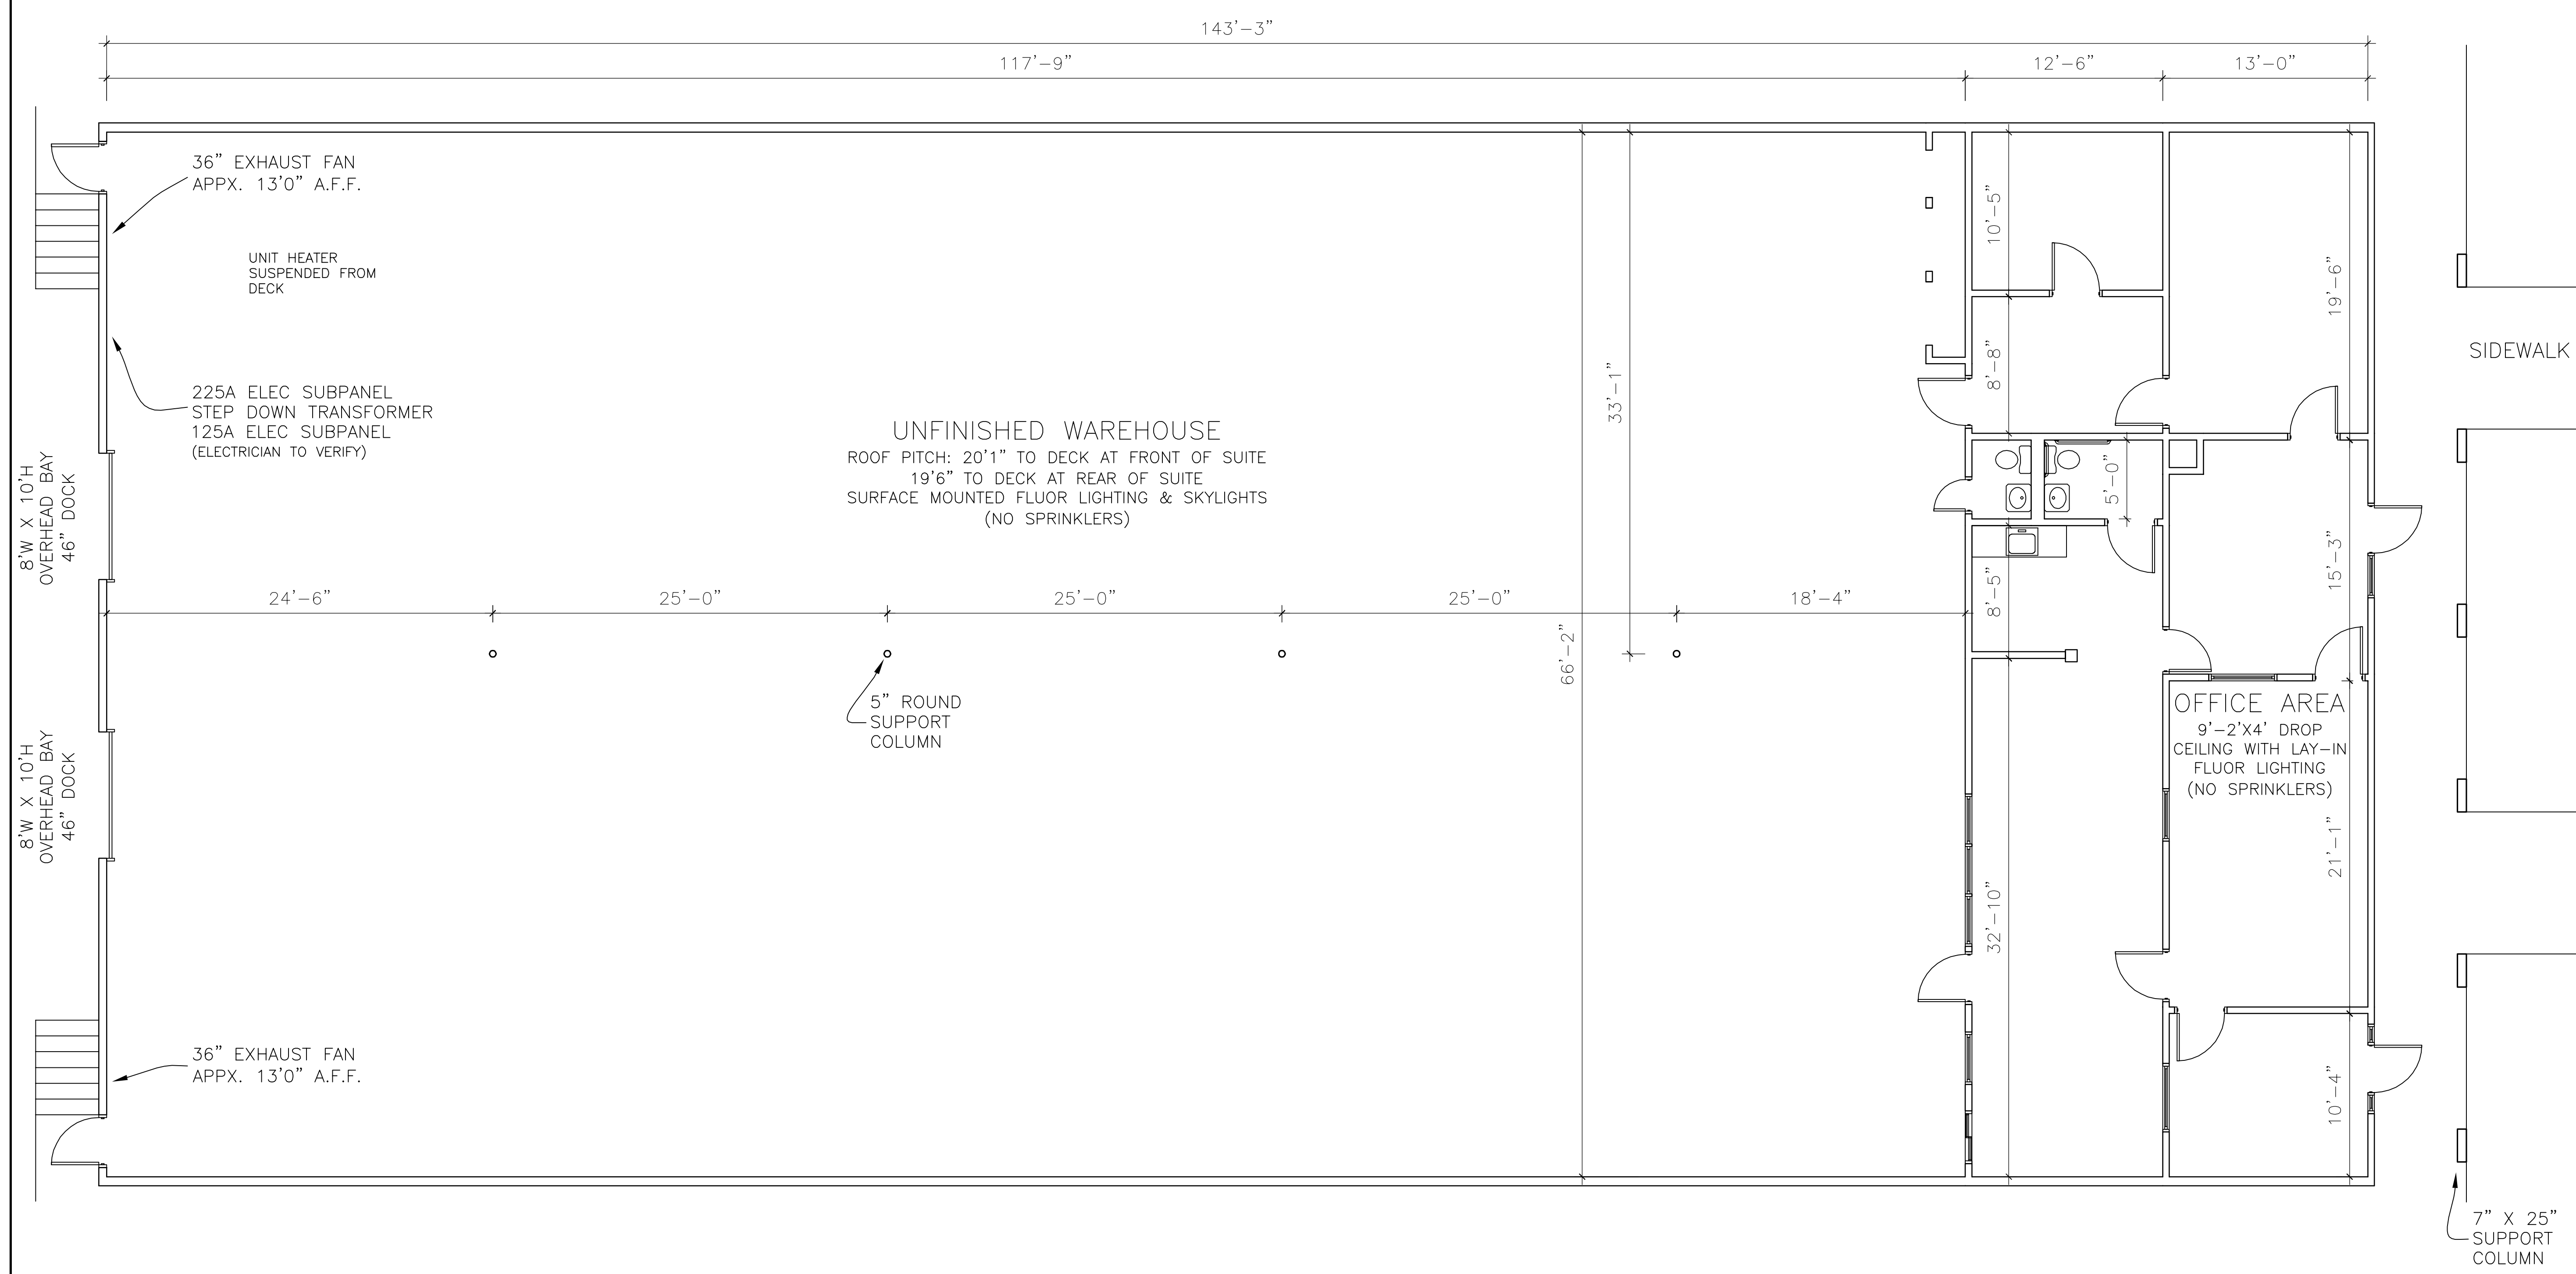

DETAIL:

AS-BUILT
 LAYOUT

DATE DRAWN:

AUGUST 23, 2013

SCALE:

AS SHOWN

JOB NO:

SHEET:

A-1

1 OF

SHEETS 1

EXISTING FLOOR PLAN:
 SCALE: 3/16" = 1'

NOTE: DIMENSIONS ARE FOR INTERIOR REFERENCE ONLY,
 AND DO NOT REFLECT TOTAL SUITE SQUARE FOOTAGE.