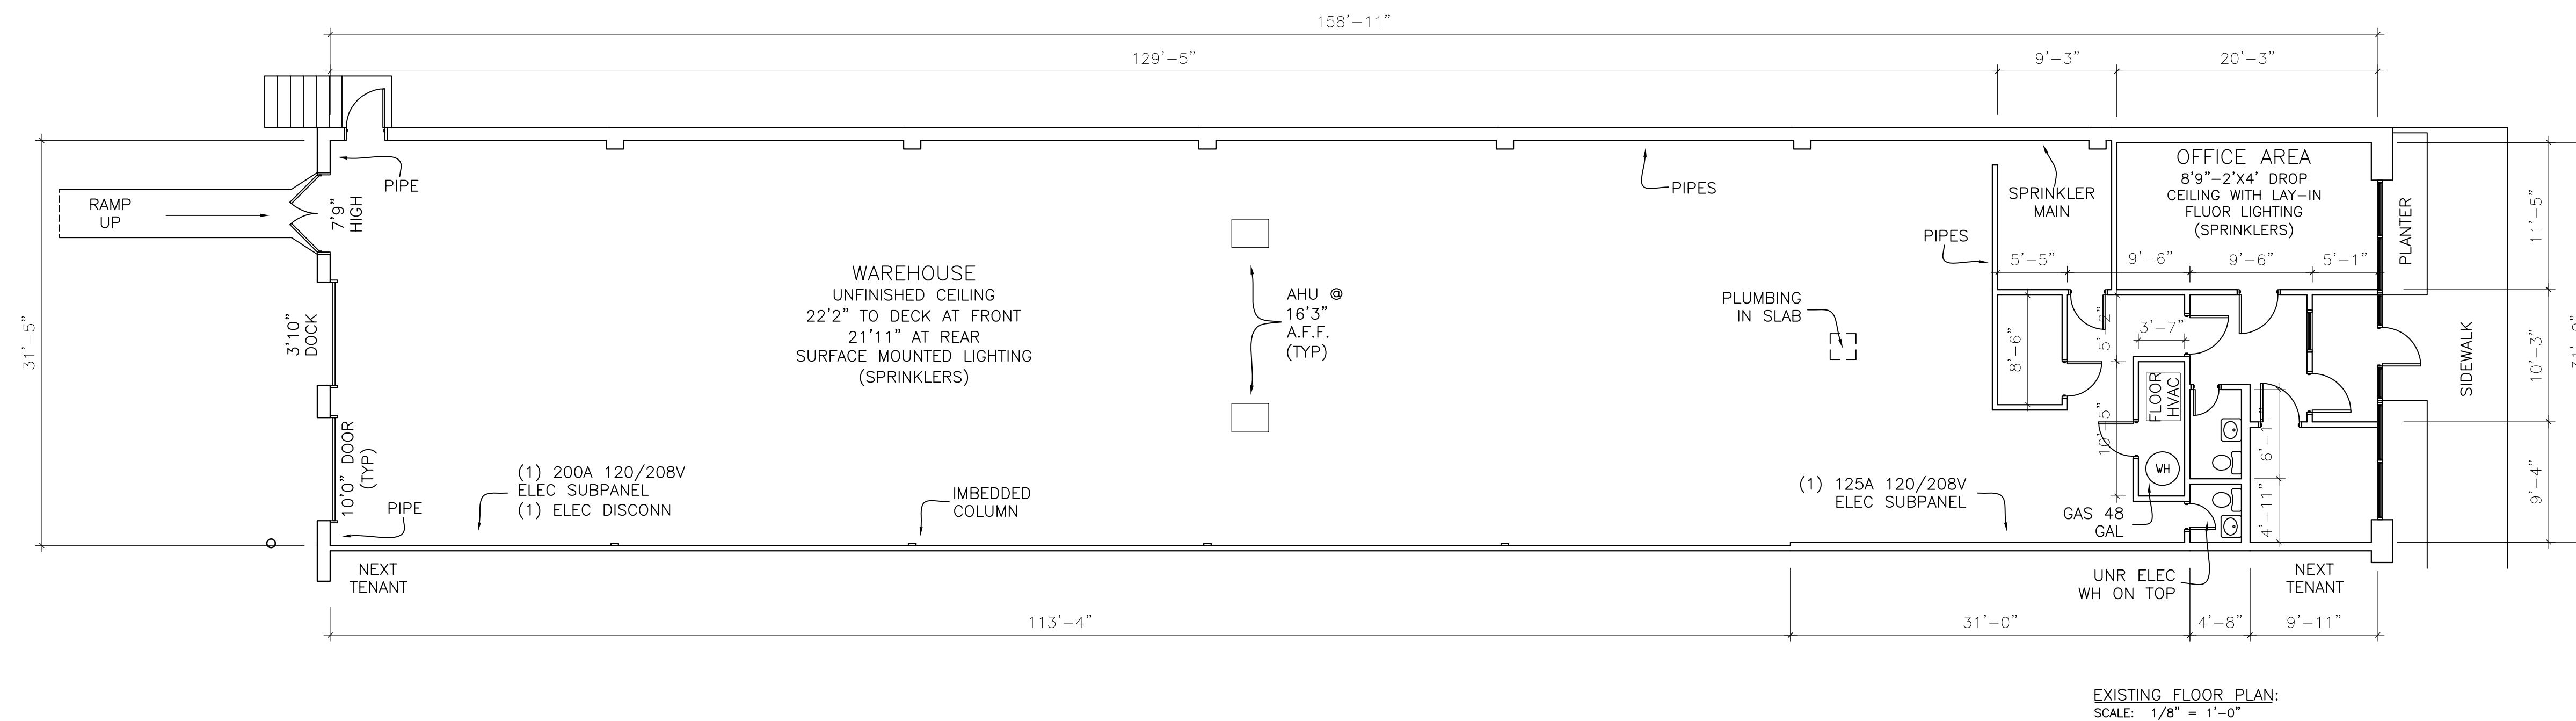

MIMMS ENTERPRISES
780 OLD ROSWELL
PLACE SUITE 100
ROSWELL, GA 30076
770-518-2200

6075 ROSWELL RD, NE
SUITE 118
ATLANTA, GA 30328

404-705-8450 PHONE
404-705-8449 FAX

NOTE: DIMENSIONS ARE FOR INTERIOR REFERENCE ONLY,
AND DO NOT REFLECT TOTAL SUITE SQUARE FOOTAGE.

PLAN:

3550 BROAD ST
SUITE J
3550 BROAD ST
CHAMBLEE, GA
30341

DETAIL:

AS-BUILT
LAYOUT

DATE DRAWN:
JUNE 18, 2008

SCALE:
AS SHOWN

JOB NO:
_____
_____
_____
_____
_____

SHEET:
A-1
1 OF SHEETS 1